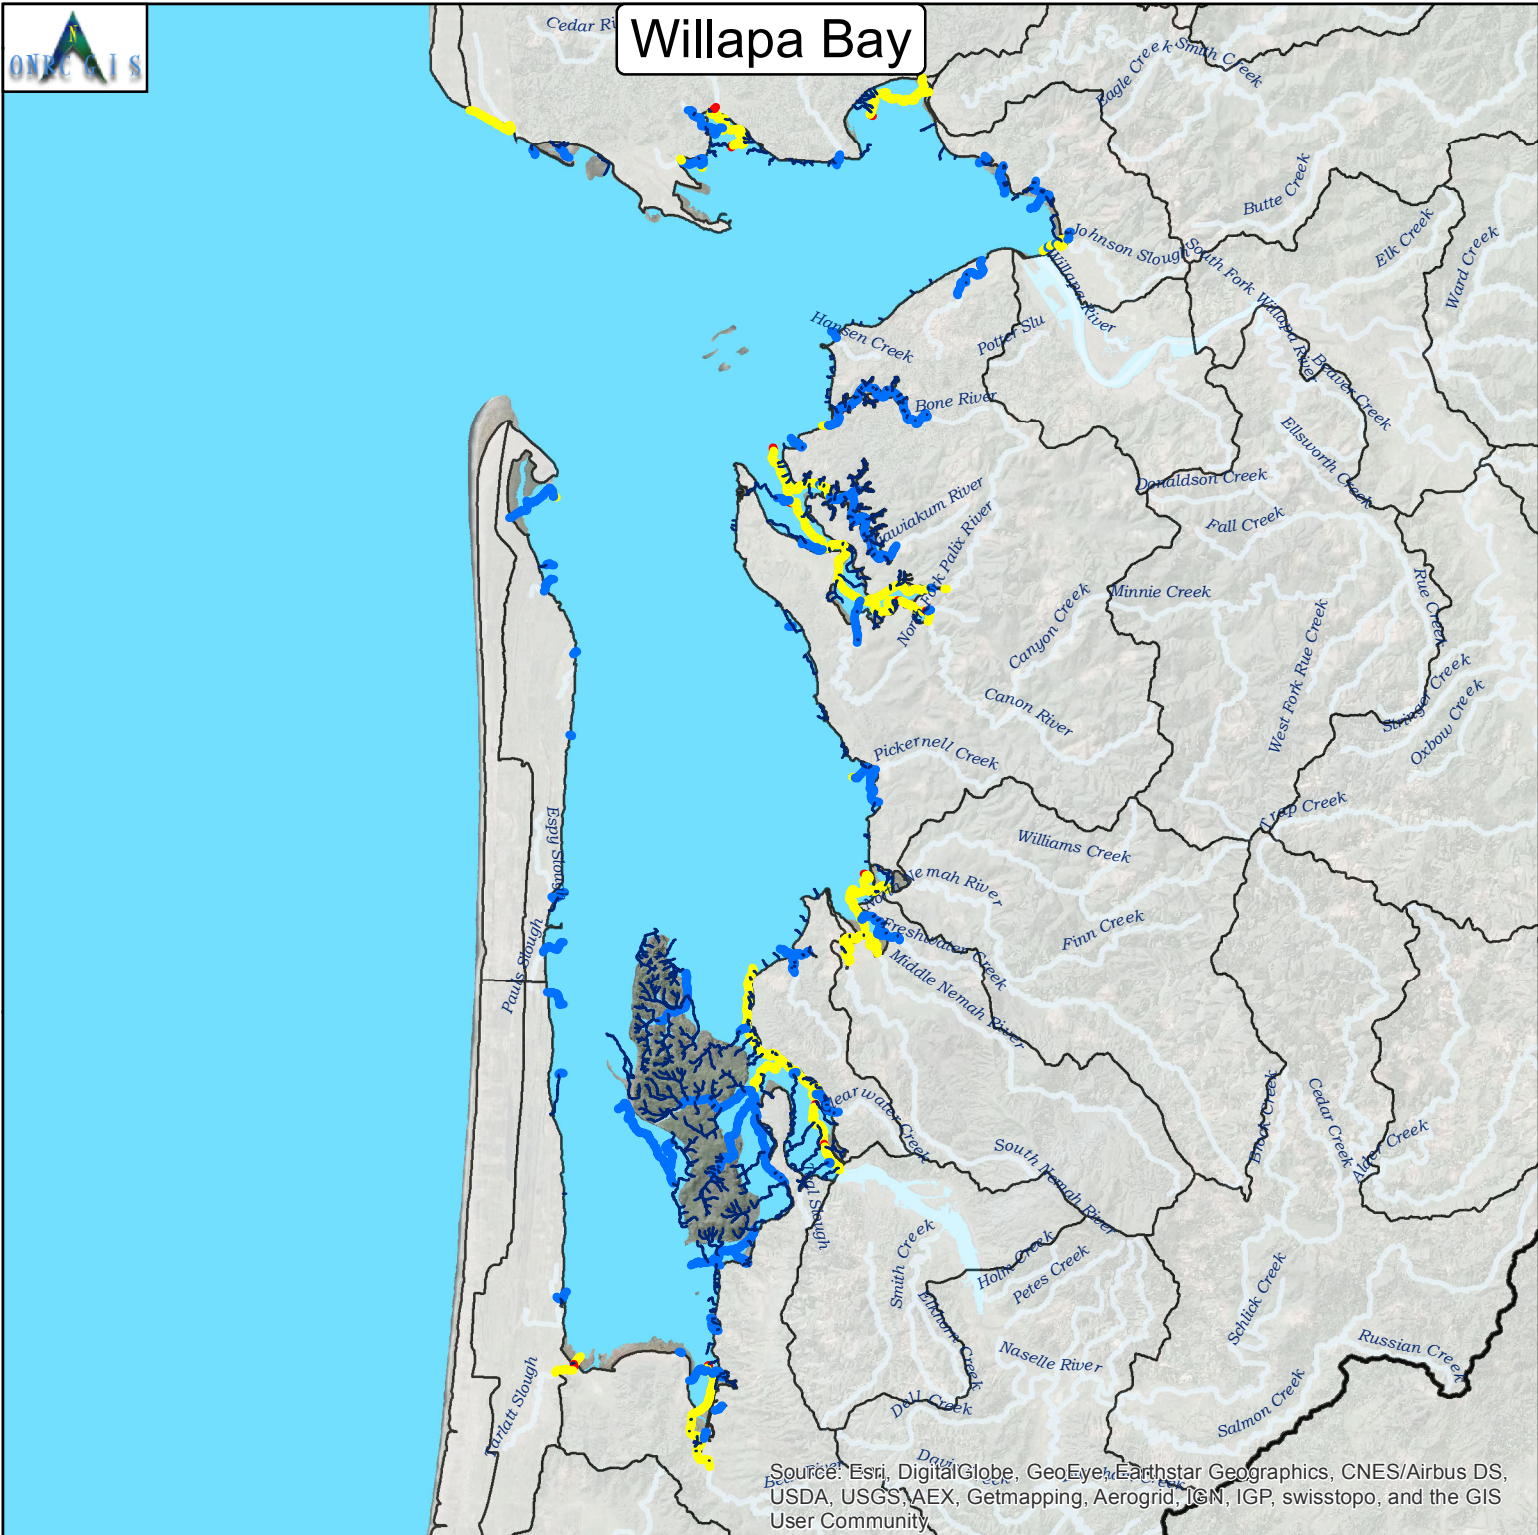

# Willapa Bay

Source: Esri, DigitalGlobe, GeoEye, Earthstar Geographics, CNES/Airbus DS, USDA, USGS, AEX, Getmapping, Aerogrid, IGN, IGP, swisstopo, and the GIS User Community

Maps By Keven Bennett  
UW | ONRC GIS  
11/18/2015

**Intrinsic Potential Scoring for Chinook Spawning Habitat**

—	0	
—	> 0 to 0.35	Low
—	> 0.35 to 0.70	Medium
—	> 0.70 to 1.00	High

**WSC | ONRC 2012**

Source: Esri, DigitalGlobe, GeoEye, Earthstar Geographics, CNES/Airbus DS, USDA, USGS, AEX, Jovitz